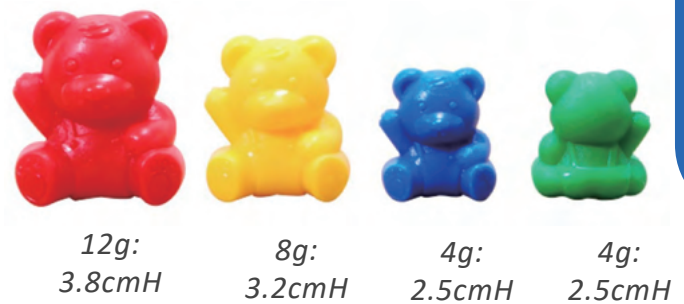

96pcs Weight Bear Counter Set

AB318

Each 4 color: 4g x 12pcs, 8g x 6pcs, 12g x 6pcs
1 set (mix 3 weight, 4 color)/ bag, 24 set/ 1.4'

backpack bear