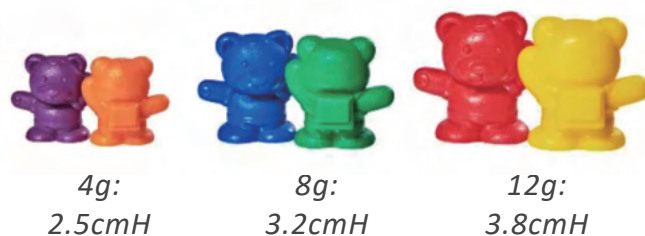

96pcs Weight Bear Counter Set

W6

Each 6 color: 4g x 8pcs, 8g x 4pcs, 12g x 4pcs
1 set (mix 3 weight, 6 color) / bag, 24 set/ 1.6'