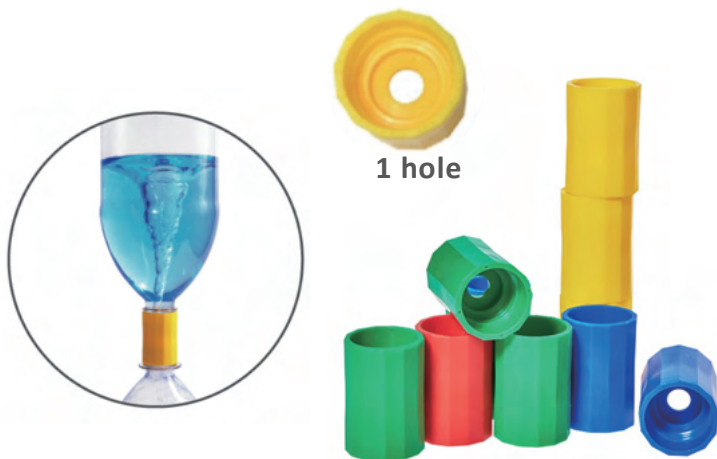

### Large Number & Weight Balance

**E2**

1pc balance  
2pcs hanging plate, 100pcs abacus beads (mix 10 color),  
48pcs bear (mix 4 color 12pcs each): 3g x 6pcs, 6g x 2pcs,  
9g x 2pcs, 12g x 2pcs, 1pcs storage box  
1 set /white box, 12 set / 4.5'

*physically touch simple calculations & weight. Learning the concept of numbers, weight, balance & simple math.*

*Connect to 2 bottles using this connector to see the effect of tornado & vortex.*