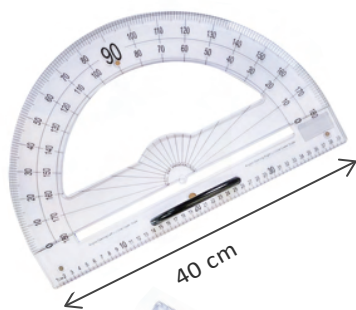

5pcs Large Whiteboard Tools L444

1 set / white box, 10 set / 3.2'