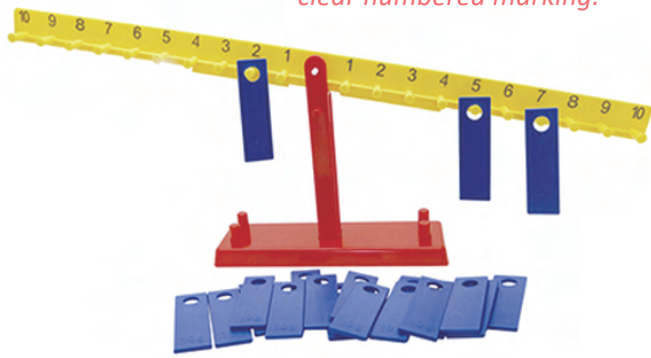

Weight balance adaptor

Weight

Scale mark

### Weights with Precision Educational Balance

AB316

1pc balance : 28 X 13 X 14.5H cm

Clear Square plates volume: 50ml

1pc tweezor

10pcs weights: 1g / 2g / 5g / 10g x 2pcs each, 20g / 50g x 1pc each

1 set/ white Box, 16 sets/ 4.7'

*Incorporates the lever concept with clear numbered marking.*