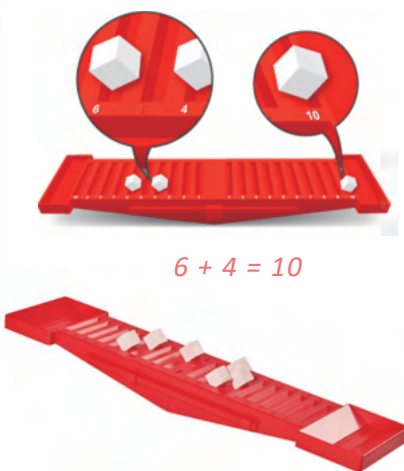

Number & Weight Balance

E1

1pc balance: 38L cm
12pcs bears: 3g x 6pcs,
6g/9g/12g x 2pcs each
1 set / color box, 15 set / 4.8'

$6 + 4 = 10$

Jumbo Seesaw Balance

E17

1pc balance: 56L cm
10pcs cubes: 2cm cube/ 8g
1 set / zip bag, 30 set / 2.9'

Buckets keeps the content safe & hold up 1 liter liquid.