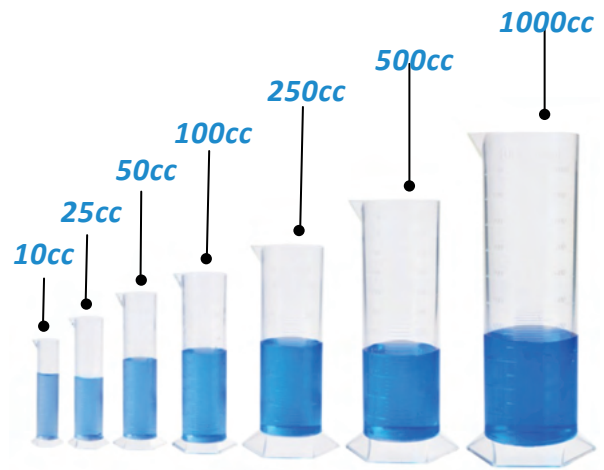

## 10pcs Plastic Tongs Set

**Z110**  
 Size: 14.5L x 4.5 (opening) cm  
 Available: 4 colors  
 1 set (1 color)/ zip bag, 60 set (1 color) / 3.4'

## Measuring Beaker Set

**E37** 5pcs a set  
 100cc, 200cc, 300cc, 500cc, 1000cc  
 1 set / bag, 10 set / inner box, 40 set/ 3.9'

**E37-7pcs** 7pcs a set  
 50cc, 100cc, 200cc, 250cc, 300cc, 500cc, 1000cc  
 1 set / bag, 10 set / inner box, 40 set/ 3.9'