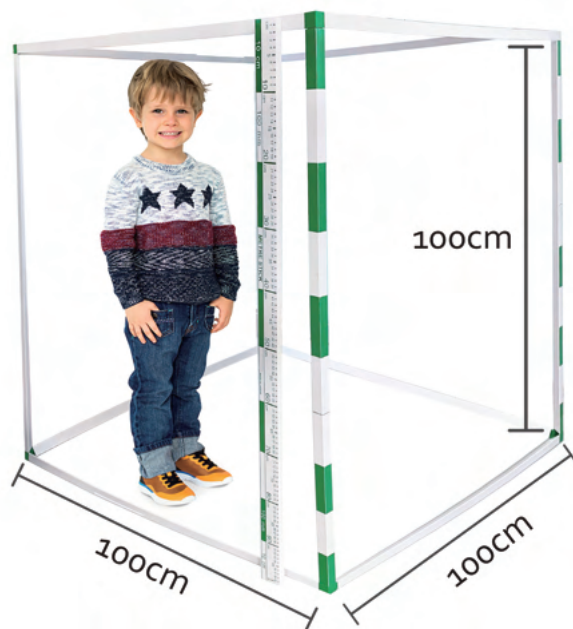

### Measuring Trundle Meter Wheel & Counter Set M271

1PC Trundle Wheel with Counter  
Measuring wheel size: 100cm Length,  $\varnothing 32$  cm  
Wheel face: metric & inch 2 selections.  
1 Set / Color box, 12 sets / 4.5'

### 21pcs Cubic Meter Set

P423

12 Plastic sticks, 8 plastic connectors, 1 Meter ruler,  
 Printing: Green, on 4 sticks and Meter ruler only  
 Meter ruler: Hollow plastic, 100 x 4.7x 1.5 cm  
 1 set / Box, 10 sets / 3.1'