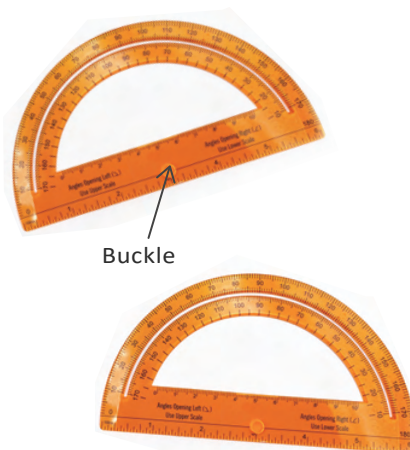

2pcs 15cm Protector Set AB313

1 set / zip bag, 200 set / 1'