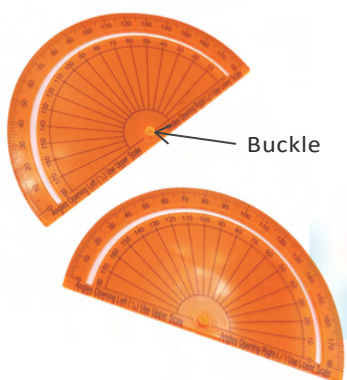

2pcs 10cm Protector Set AB312

1 set / zip bag, 315 set / 1'