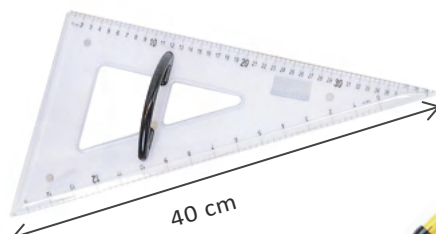

5pcs Large Whiteboard Tools L444

1 set / white box, 10 set / 3.2'