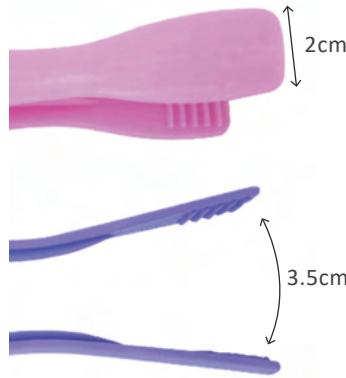

Plastic Children's Tongs Set

AA87 5pcs a set
Size: 9.8L x 3.5(opening) cm
1 set (mix 5 color) /zip bag, 250 set /2.6'