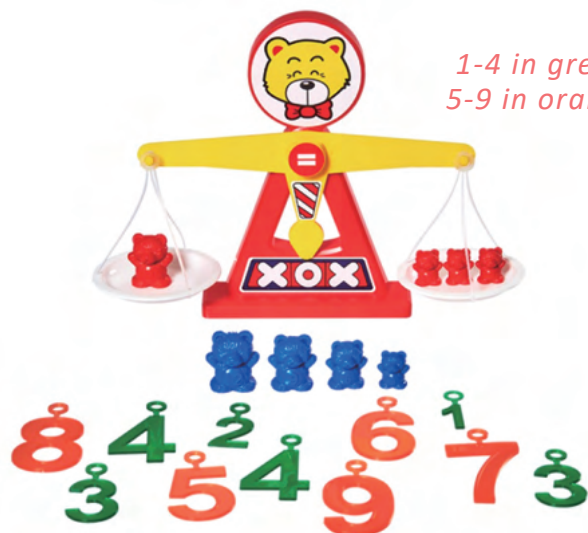

### Jumbo Seesaw Balance

E17

1pc balance: 56L cm  
 10pcs cubes: 2cm cube/ 8g  
 1 set / zip bag, 30 set / 2.9'

*Buckets keeps the content safe & hold up 1 liter liquid.*

### Number Balance

E16

1pc balance: 21H cm, 1pc sticker, 9pcs number1-9  
 1 set / color box, 72 set / 4.6'

*1-4 in green  
 5-9 in orange*