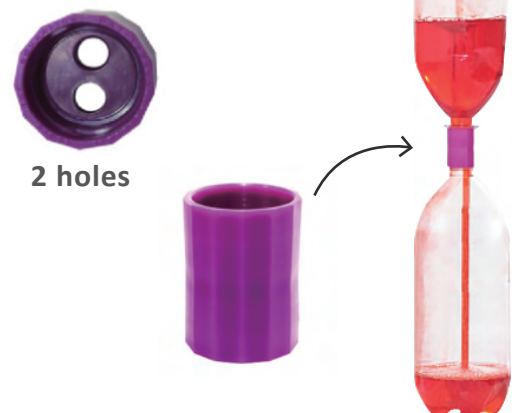

*physically touch simple calculations & weight. Learning the concept of numbers, weight, balance & simple math.*

*Connect to 2 bottles using this connector to see the effect of tornado & vortex.*

### 20pcs Water Bottle Connectors Set

**E203**

Size:  $\varnothing$  3.2 x 4.7 cm  
1 set (mix 4 color)/ zip bag, 40 set / 2.3'

*to teach gravity, air, pressure, vacuum & compression.*