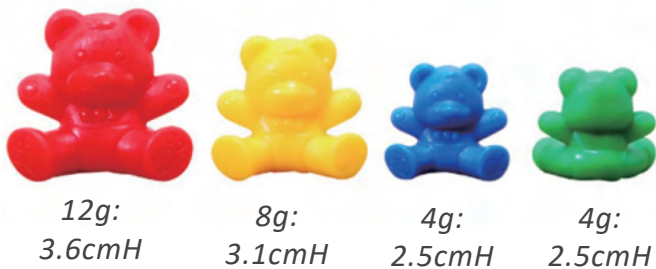

96pcs Weight Bear Counter Set

Each 4 color: 3g x 12pcs , 6g x 4pcs, 9g x 4pcs, 12g x 4pcs

Y131 Storage box -19.5 x 19.5 x 6.5H cm
1 set(mix: 4 weight, 4 color)/ S storge box+ sticker,
8 / 16 set / 1.85'

E182 1 set (mix: 4 weight, 4 color) / bag, 24 set/ 1.4'

Raise both hands bear

96pcs Weight Bear Counter Set

AB317

Each 4 color: 4g x 12pcs, 8g x 6pcs, 12g x 6pcs
1 set (mix 3 weight, 4 color)/ bag, 24 set/ 1.4'

raise hand bear