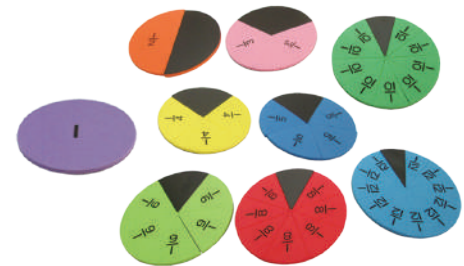

1 set / bag, 80 bag / 1.4'

ITEM NO: AB254 75PCS A SET

1, 1/2, 1/3, 1/4, 1/5, 1/6, 1/8, 1/10, 1/12, 1/24

1 set / zip bag, 80 set / 1.8'

9PCS PP BOARD FRACTION SET

ITEM NO: U204A

Size: 8.8Ø x 0.07 cm

1, 1/2, 1/3, 1/4, 1/5, 1/6, 1/8, 1/10, 1/12

1 set (mix 9 colors) / bag, 60 / 480 set / 1.2'

MAGNET FOAM FRACTION SET

ITEM NO: Y2

Size: 10Ø x 0.4 cm

1, 1/2, 1/3, 1/4, 1/5, 1/6, 1/8, 1/10, 1/12

1 set (mix 9 colors) / bag, 125 set / 2.1'

MAGNETIC FRACTION CIRCLE SET

ITEM NO: T222

Size: 19Ø cm

Plastic with magnet- 1/2, 1/3, 1/4, 1/5, 1/6 x1PC each

Round paper card- 1, 1/2, 1/4, 1/6, 1/8, 1/12 x1PC each

1set / plastic case+ PP bag, 20 set /1.2'

* With storage box.

FOAM FRACTION CIRCLE SET

ITEM NO: Y247

Size: 10Ø x 0.3cm

1, 1/2, 1/3, 1/4, 1/5, 1/6, 1/8, 1/12 x 1PC each

1 set/ bag, 144 set/ 2.5'

FOAM FRACTION SQUARE SET

ITEM NO: Y248

Size: 10 x 10 x 0.3 cmT

1, 1/2, 1/3, 1/4, 1/5, 1/6, 1/8, 1/12 x 1PC each