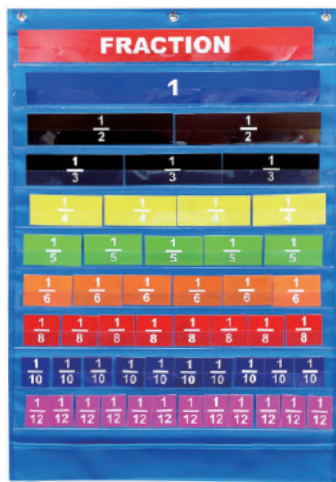

ITEM NO: Y247

Size: 10Ø x 0.3cm

1, 1/2, 1/3, 1/4, 1/5, 1/6, 1/8, 1/12 x 1PC each

1 set/ bag, 144 set/ 2.5'

FOAM FRACTION SQUARE SET

ITEM NO: Y248

Size: 10 x 10 x 0.3 cmT

1, 1/2, 1/3, 1/4, 1/5, 1/6, 1/8, 1/12 x 1PC each

1 set/ bag, 144set/ 2.5'

* NO Printed

53PCS TEACHER EQUIVALENCY POCKET CHART SET

ITEM NO: AA89 Fraction
 1pc pocket chart: 76.5 x 51.4 cm
 52pcs teach card
 1 set / bag+sticker, 36 set / 2.25'

ITEM NO: AA90 Decimal
 1pc pocket chart: 76.5 x 51.4 cm
 52pcs teach card
 1 set / bag+sticker, 36 set / 2.25'

ITEM NO: AA91 Percentage
 1pc pocket chart: 76.5 x 51.4 cm
 52pcs teach card
 1 set / bag+sticker, 36 set / 2.25'

51PCS STUDENT FRACTION BAR SET

ITEM NO: G975 Opaque
 Size: 23 x 20 x 0.4 cmT
 1 set / blister tray, 60 set / 1.7'

ITEM NO: G980 Clear
 Size: 23 x 20 x 0.4 cmT
 1 set / blister tray, 60 set / 1.7'

ITEM NO: AA92 DECIMAL
 Size: 23 x 20.3 x 0.4 cmT
 1 set / blister tray, 60 set / 1.7'

ITEM NO: AA93 PERCENTAGE
 Size: 23 x 20.3 x 0.4 cmT
 1 set / blister tray, 60 set / 1.7'