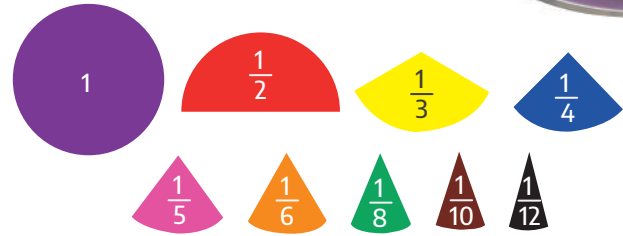

S198 -Set of 6 values

Size: \varnothing 8.7 x 0.5T cm
 Include: 1, 1/2, 1/3, 1/4, 1/6, 1/8
 1 set /Durable zip bag, 250 set/ 3.41'

NO Printed

8pcs Foam Fraction Circle Set

Y247 -Set of 8 values

Size: \varnothing 10 x 0.3T cm
 Include: 1, 1/2, 1/3, 1/4, 1/5, 1/6, 1/8, 1/12
 1 set/ bag, 144 set/ 2.5'

NO Printed

8pcs Foam Fraction Square Set

Y248 -Set of 8 values

Size: 10 x 10 x 0.3T cm
 Include: 1, 1/2, 1/3, 1/4, 1/5, 1/6, 1/8, 1/12
 1 set/ bag, 144 set/ 2.5'

10pcs Wooden Fraction Bar Stamps Set

J592 -Set of 10 values

Size: 4 x 9 x 2.5T cm
 Include: 1, 1/2, 1/3, 1/4, 1/5, 1/6, 1/7, 1/8, 1/9, 1/10
 1 set /Wooden tray+ CORR. box, 16 set/ 1.2'

51pcs Plastic Soft Fraction Circle Set

U207 -Set of 9 values

Size: \varnothing 10 x 0.3T cm

20cm Double-Sided Math Geoboard

AB280 -1pc Geoboard+ 24pcs rubber bands.

Size: 20 x 20 x 1.5cm

1 set / Shrink, 40 sets/ 1.2'

Start The Best Way To Source Teaching & Craft Products.

Start no risk, free quotation service.
If you don't place an order, we charge nothing.