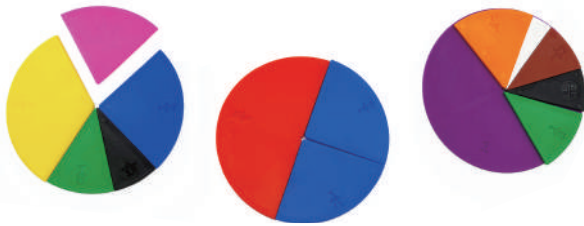

Size: 4 x 9 x 2.5T cm
 Include: 1, 1/2, 1/3, 1/4, 1/5, 1/6, 1/7, 1/8, 1/9, 1/10
 1 set /Wooden tray+ CORR. box, 16 set/ 1.2'

51pcs Plastic Soft Fraction Circle Set

U207 -Set of 9 values

Size: \varnothing 10 x 0.3T cm

1 set (mix 9 colors)/ plastic box+zip bag, 60 set/1'

75pcs Plastic Soft Fraction Circle Set

AB254 -Set of 10 values

Size: \varnothing 10 x 0.3T cm

1 set(mix 10 colors) / zip bag, 80 set/ 1.8'

One side is 2x 2cm squares, and the other side is a 14cm diameter circle.

20cm Double-Sided Math Geoboard

AB280 -1pc Geoboard+ 24pcs rubber bands.

Size: 20 x 20 x 1.5cm

1 set / Shrink, 40 sets/ 1.2'

Start The Best Way To Source Teaching & Craft Products.

Start no risk, free quotation service.
If you don't place an order, we charge nothing.