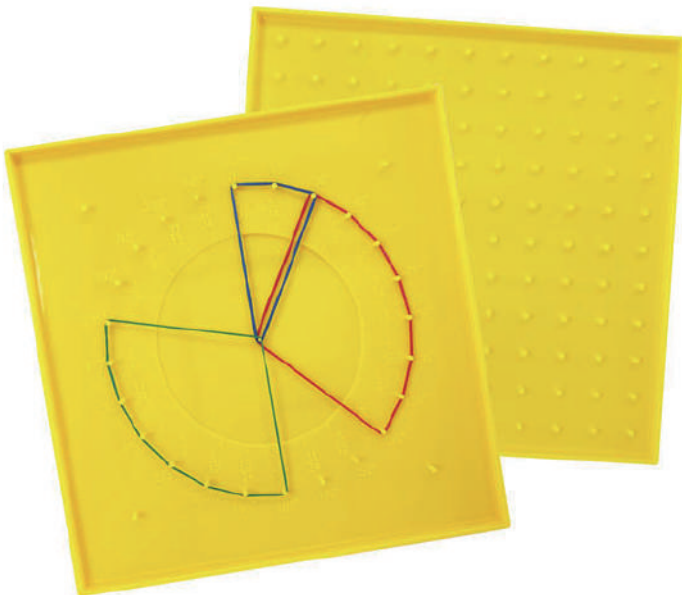

Size: 4 x 9 x 2.5T cm
 Include: 1, 1/2, 1/3, 1/4, 1/5, 1/6, 1/7, 1/8, 1/9, 1/10
 1 set /Wooden tray+ CORR. box, 16 set/ 1.2'

51pcs Plastic Soft Fraction Circle Set

U207 -Set of 9 values

Size: \varnothing 10 x 0.3T cm

1 set (mix 9 colors)/ plastic box+zip bag, 60 set/1'

75pcs Plastic Soft Fraction Circle Set

AB254 -Set of 10 values

Size: \varnothing 10 x 0.3T cm

1 set(mix 10 colors) / zip bag, 80 set/ 1.8'

One side is 2x 2cm squares, and the other side is a 14cm diameter circle.

20cm Double-Sided Math Geoboard

AB280 -1pc Geoboard+ 24pcs rubber bands.

Size: 20 x 20 x 1.5cm

1 set / Shrink, 40 sets/ 1.2'

Start The Best Way To Source Teaching & Craft Products.

Start no risk, free quotation service.
If you don't place an order, we charge nothing.