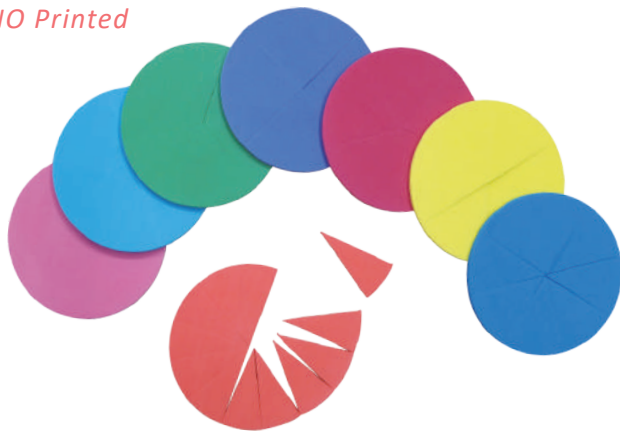

Fraction

51pcs Plastic Fraction Strips Set

-Set of 9 values

Big Strip size: 20.3 x 2.5 x 0.4T cm

1 set / blister tray, 60 set/ 1.7'

■ G975 *Fraction Strips*

Include: 1, 1/2, 1/3, 1/4, 1/5, 1/6, 1/8, 1/10, 1/12

51pcs Clear Plastic Fraction Strips Set

G980 -Set of 9 values

Big Strip size: 20.3 x 2.5 x 0.4T cm
 Strips Include: 1, 1/2-1/6, 1/8, 1/10, 1/12
 1 set / blister tray, 60 set/ 1.7'

6pcs EVA Foam Fraction Circle Set

S198 -Set of 6 values

Size: \varnothing 8.7 x 0.5T cm
 Include: 1, 1/2, 1/3, 1/4, 1/6, 1/8
 1 set /Durable zip bag, 250 set/ 3.41'

NO Printed

8pcs Foam Fraction Circle Set

Y247 -Set of 8 values

Size: \varnothing 10 x 0.3T cm
 Include: 1, 1/2, 1/3, 1/4, 1/5, 1/6, 1/8, 1/12
 1 set/ bag, 144 set/ 2.5'

20cm Double-Sided Math Geoboard

AB280 -1pc Geoboard+ 24pcs rubber bands.

Size: 20 x 20 x 1.5cm

1 set / Shrink, 40 sets/ 1.2'

Start The Best Way To Source Teaching & Craft Products.

Start no risk, free quotation service.
If you don't place an order, we charge nothing.