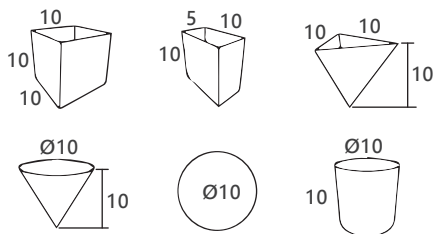

ITEM NO: H108

Size: 11 x 2.5 x 11H cm

1 PC / zip bag, 120 PCS/ 1.6'

TEACHER & STUDENT EDUCATION CLOCK SET

ITEM NO: K35

TEACHER EDUCATION CLOCK SET

Size: 11 x 11cm

1 set /zip bag, 120 set/ 2'

CONCEPT OF
DAY & NIGHT

K36

K35

ITEM NO: K36

STUDENTS EDUCATION CLOCK SET

Size: 30 x 30cm

1 set /zip bag, 20 set/ 1.9'

TRANSPARENT VOLUME RELATIONSHIP SET

ITEM NO: E225 6 SHAPE A SET

1 set / white box, 20 set / 3.5'

units : cm

ITEM NO: AB264 8 SHAPE A SET

1 set / white box, 20 set / 3.3'

units : cm

ITEM NO: G972 15 SHAPE A SET

1 set / white box, 10 set / 3.4'

units : cm

10PCS FOLDING GEOMETRIC SET

ITEM NO: L443

Cube size: 10H cm

Mix 5 colors & 10 shape

1 set / white box, 6 set / 3.1'

**Strong
business
backup
for you**

OEM & ODM