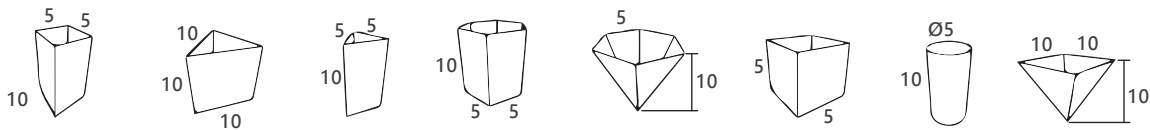

CONCEPT OF
DAY & NIGHT

K36

K35

ITEM NO: K36

STUDENTS EDUCATION CLOCK SET

Size: 30 x 30cm

1 set /zip bag, 20 set/ 1.9'

TRANSPARENT VOLUME RELATIONSHIP SET

ITEM NO: E225 6 SHAPE A SET

1 set / white box, 20 set / 3.5'

units : cm

ITEM NO: AB264 8 SHAPE A SET

1 set / white box, 20 set / 3.3'

units : cm

ITEM NO: G972 15 SHAPE A SET

1 set / white box, 10 set / 3.4'

units : cm

10PCS FOLDING GEOMETRIC SET

ITEM NO: L443

Cube size: 10H cm

Mix 5 colors & 10 shape

1 set / white box, 6 set / 3.1'

**Strong
business
backup
for you**

OEM & ODM