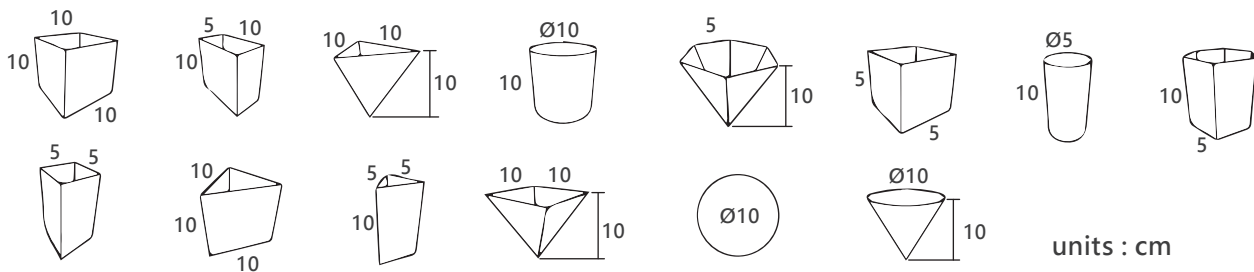

CONCEPT OF
DAY & NIGHT

K36

K35

ITEM NO: K36

STUDENTS EDUCATION CLOCK SET

Size: 30 x 30cm

1 set /zip bag, 20 set/ 1.9'

TRANSPARENT VOLUME RELATIONSHIP SET

ITEM NO: E225 6 SHAPE A SET

1 set / white box, 20 set / 3.5'

units : cm

ITEM NO: AB264 8 SHAPE A SET

1 set / white box, 20 set / 3.3'

units : cm

ITEM NO: G972 15 SHAPE A SET

1 set / white box, 10 set / 3.4'

units : cm

10PCS FOLDING GEOMETRIC SET

ITEM NO: L443

Cube size: 10H cm

Mix 5 colors & 10 shape

1 set / white box, 6 set / 3.1'

**Strong
business
backup
for you**

OEM & ODM