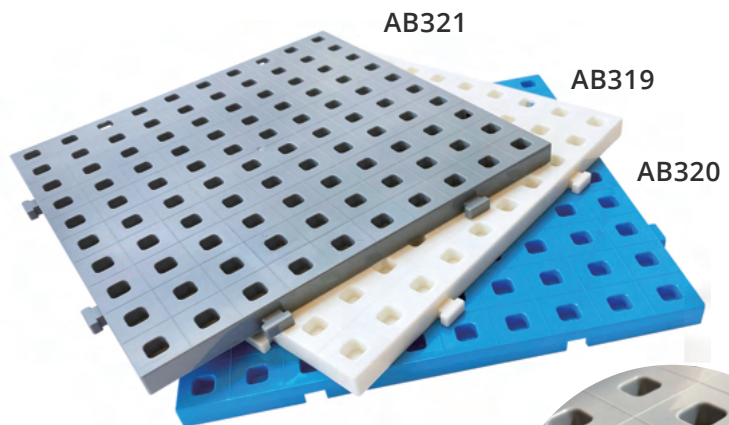

## 300pcs 2cm Linking Triangle Set

**W255**  
1 set (mix 5 colors)/ zip bag, 24 set/ 2.3'

*These 2cm Linking Cube can be compatible, use as building set.*

## 2cm Linking cube baseboard

Size: 20 x 20 x 1H cm

**AB319** Bulk (white, no printing) ,100 pcs / 2'

**AB320** Bulk (blue, no printing) ,100 pcs / 2'

**AB321** Bulk ( gray, no printing ) ,100 pcs / 2'

*\* Use with 2cm linking cube  
ITEM NO: AB271, AB272,  
F187, N324*