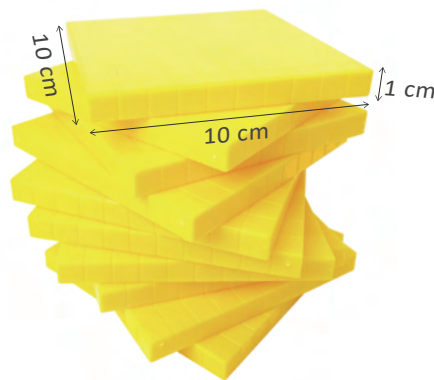

### 105pcs Plastic Cuisenaire Rods Set

**Y98**

24pcs x 1 cm (White) 1g, 21pcs x 2 cm (Red) 2g  
 12pcs x 3 cm (Green) 3g, 12pcs x 4 cm (Purple) 4g  
 6pcs x 5 cm (Yellow) 5g, 6pcs x 6 cm (Dark green) 6g  
 6pcs x 7 cm (Black) 7g, 6pcs x 8 cm (Brown) 8g  
 6pcs x 9 cm (Blue) 9g, 6pcs x 10 cm (Orange) 10g  
 Storage box -18 x 15.5 x 4.5 cm  
 1 set/ plastic box, 12 / 24 set / 1.5'

**121pcs Yellow Plastic Base Ten Set**

**AB262**

1 x thousand cube, 10 x hundred flat, 10 x rods, and 100 x units.

1 set/ White box, 16 sets/ 2.5'

**Plastic Hollow Thousand Cube**

**E3**

Size: 10 x 10 x 10H cm  
Bulk , 60 PCS / 3.2'

**10pcs Plastic Hundred Flats Set**

**E4**

Size: 10 x 10 x 1H cm  
1 set / bag, 30 set / 1.5'

**10pcs Plastic Rods Set**

**E5**

Size: 10 x 1 x 1H cm  
1 set / bag, 180 set / 1.2'

**100pcs Plastic Units Set**

**E6**

Size: 1 x 1 x 1H cm  
1 set / bag, 120 set / 1'

**Cubic Decimetre box with lid**

**E10**

Size: 10 x 10 x 10H cm  
Bulk , 60 PCS / 2.5'

**52pcs Clear Base Ten Set**

**G962**

2pcs x Flats, 20pcs x rods, 30pcs x units  
Size: 0.2cm Thickness  
1 set / zip bag, 170 set/ 1.2'