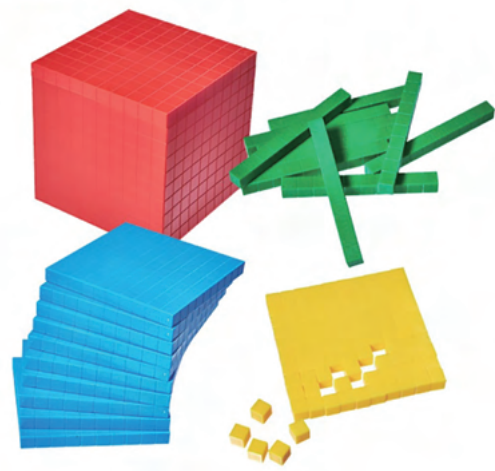

**10pcs Plastic Hundred Flats Set**

**E4**

Size: 10 x 10 x 1H cm  
1 set / bag, 30 set / 1.5'

**10pcs Plastic Rods Set**

**E5**

Size: 10 x 1 x 1H cm  
1 set / bag, 180 set / 1.2'

**100pcs Plastic Units Set**

**E6**

Size: 1 x 1 x 1H cm  
1 set / bag, 120 set / 1'

**Cubic Decimetre box with lid**

**E10**

Size: 10 x 10 x 10H cm  
Bulk , 60 PCS / 2.5'

**52pcs Clear Base Ten Set**

**G962**

2pcs x Flats, 20pcs x rods, 30pcs x units  
Size: 0.2cm Thickness  
1 set / zip bag, 170 set/ 1.2'

**184pcs Plastic Base Ten Blocks Class Set**  
**AB252**

4 x Red thousand cube: 10 x 10 x 10H cm,  
30 x Blue hundred flat: 10 x 10 x 1H cm,  
50 x Orange rods: 10 x 1 x 1H cm,  
100 x Yellow units: 1 x 1 x 1H cm,  
1 set/ corrugated box, 6 sets/ 2.55'