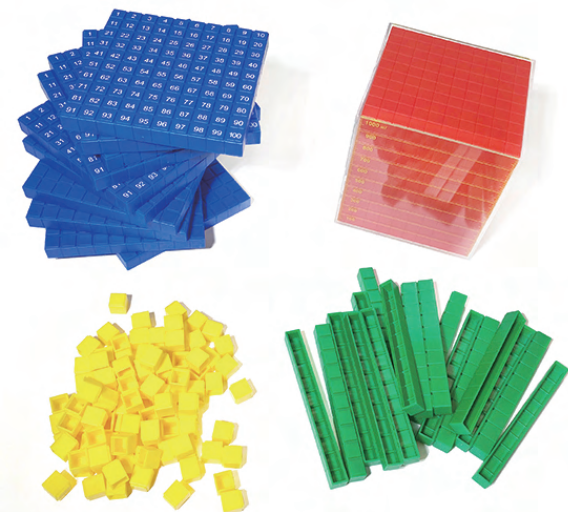

132pcs Plastic Interlocking
Base Ten Blocks Set

R75

1 x empty decimeter cube: 10 x 10 x 10H cm,
1 x Red thousand cube: 10 x 10 x 10H cm,
10 x Blue hundred flat: 10 x 10 x 1H cm,
20 x Green rods: 10 x 1 x 1H cm,
100 x Yellow units: 1 x 1 x 1H cm,
1 set/ White box, 16 sets/ 2.5'