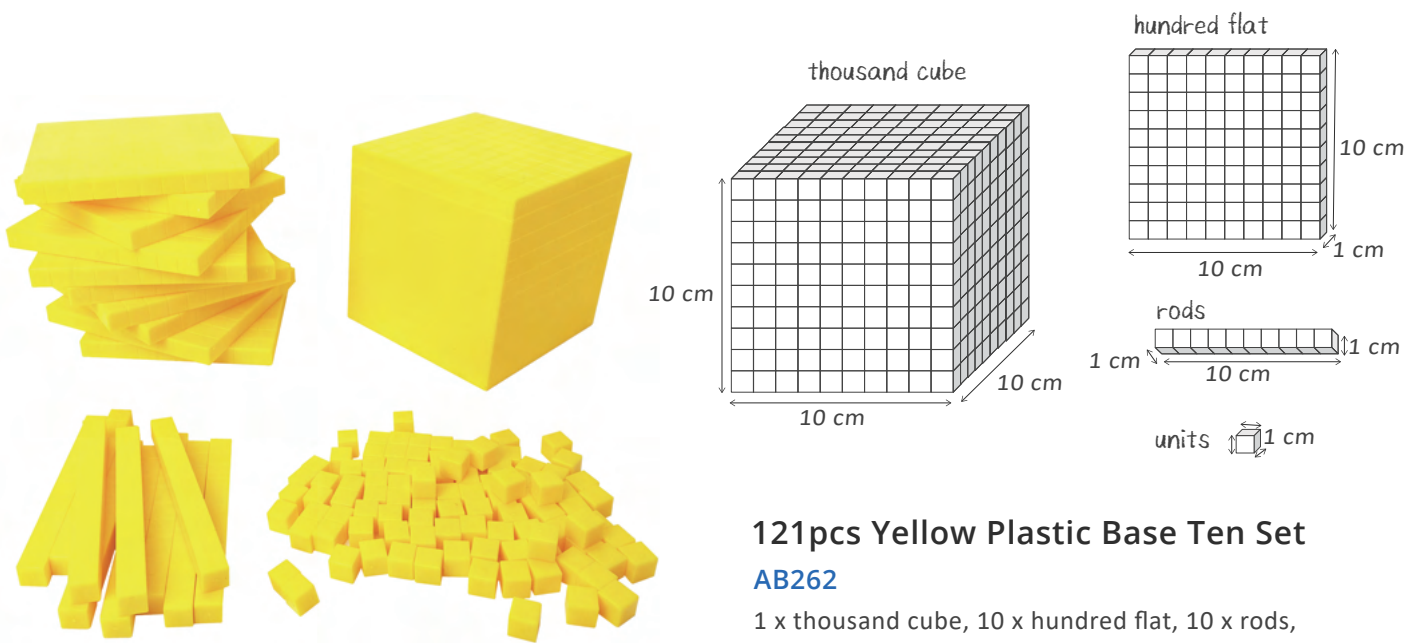

121pcs Yellow Plastic Base Ten Set

AB262

1 x thousand cube, 10 x hundred flat, 10 x rods, and 100 x units.

1 set/ White box, 16 sets/ 2.5'