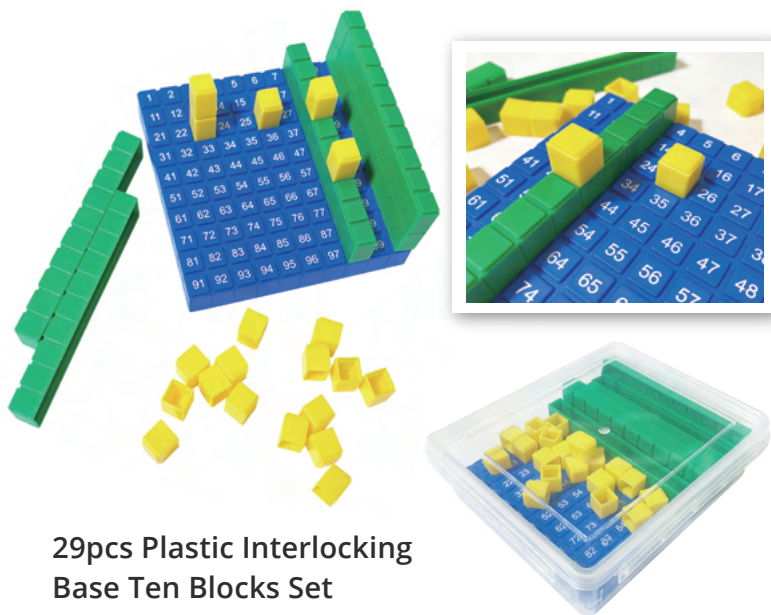

**184pcs Plastic Base Ten Blocks Class Set**  
**AC64**

4 x Red thousand cube: 10 x 10 x 10H cm,  
30 x Blue hundred flatt: 10 x 10 x 1H cm,  
50 x green rods: 10 x 1 x 1H cm,  
300 x Yellow units: 1 x 1 x 1H cm,  
1 set/ Storage box(37 x 22 x 25cmH), 4 sets/ 3.7'

**132pcs Plastic Interlocking**  
**Base Ten Blocks Set**

**R75**

1 x empty decimeter cube: 10 x 10 x 10H cm,  
1 x Red thousand cube: 10 x 10 x 10H cm,  
10 x Blue hundred flat: 10 x 10 x 1H cm,  
20 x Green rods: 10 x 1 x 1H cm,  
100 x Yellow units: 1 x 1 x 1H cm,  
1 set/ White box, 16 sets/ 2.5'

**29pcs Plastic Interlocking Base Ten Blocks Set**

**AA94**

1 x Blue hundred flat(Printed 1-100): 10 x 10 x 1H cm,  
 8 x Green rods: 10 x 1 x 1H cm,  
 20 x Yellow cubes: 1 x 1 x 1H cm,  
 1 set/ Stackable Storage Box, 60 sets/ 1.5'