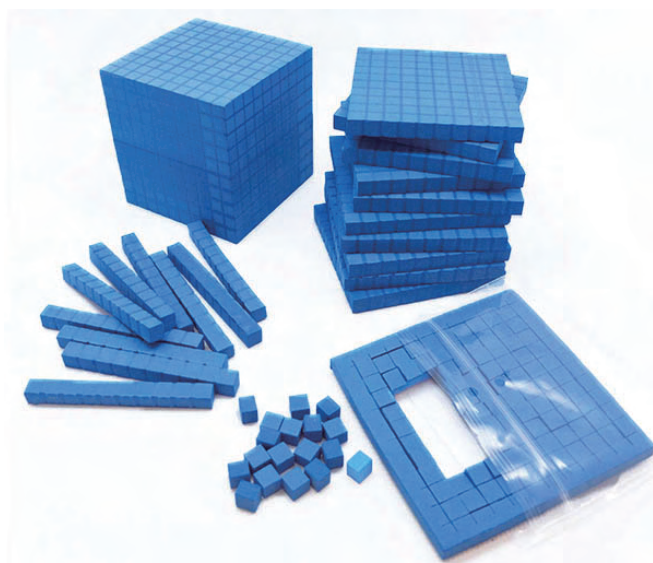

**29pcs Plastic Interlocking Base Ten Blocks Set**

**AA94**

1 x Blue hundred flat(Printed 1-100): 10 x 10 x 1H cm,  
 8 x Green rods: 10 x 1 x 1H cm,  
 20 x Yellow cubes: 1 x 1 x 1H cm,  
 1 set/ Stackable Storage Box, 60 sets/ 1.5'

**121pcs Plastic Interlocking Base Ten Blocks Set**

**AB263**

1 x Red thousand cube: 10 x 10 x 10H cm,  
 10 x Blue hundred flat: 1 x 10 x 10H cm,  
 10 x Green rods: 1 x 1 x 10H cm,  
 100 x Yellow units: 1 x 1 x 1H cm  
 1 set/ White box, 16 sets/ 2.5'