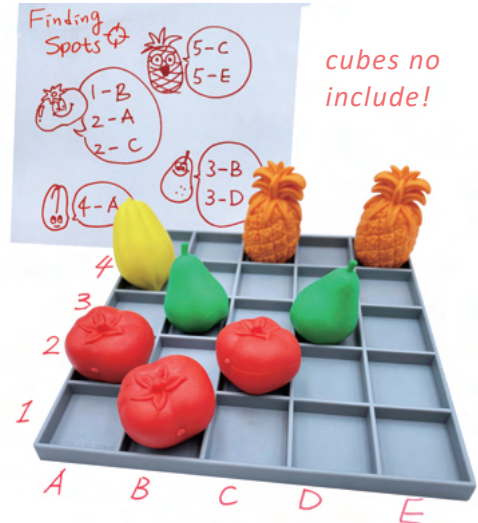

### 2cm Plastic Math Grid board

**AB278**

Size: 11 x 11 x 0.7H cm

bulk, 500PCS /1.9'

Creative diagram

Basic Math

cubes no include!