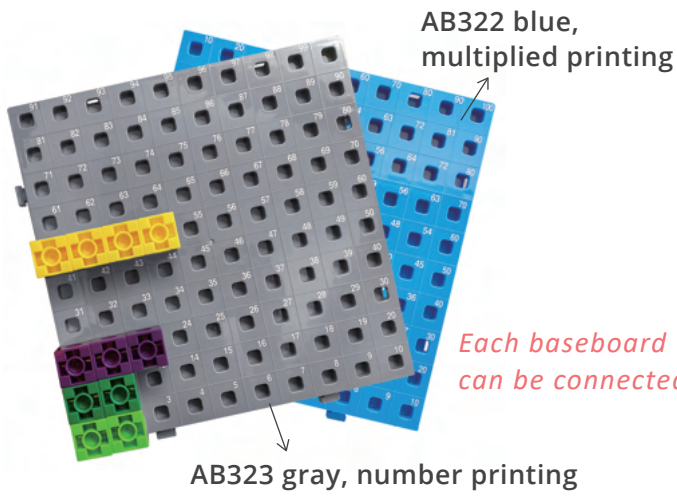

## 2cm Linking cube baseboard

Size: 20 x 20 x 1H cm

**AB319** Bulk (white, no printing) ,100 pcs / 2'

**AB320** Bulk (blue, no printing) ,100 pcs / 2'

**AB321** Bulk ( gray, no printing ) ,100 pcs / 2'

*\* Use with 2cm linking cube  
ITEM NO: AB271, AB272,  
F187, N324*

*Each base board can be connected.*

AB322 blue, multiplied printing

Each baseboard can be connected.

AB323 gray, number printing