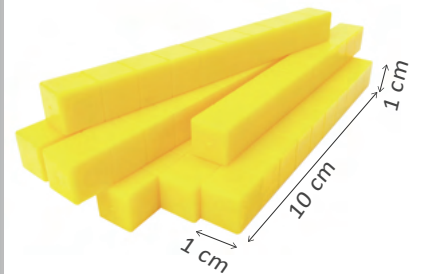

### 105pcs Plastic Cuisenaire Rods Set

**Y98**

24pcs x 1 cm (White) 1g, 21pcs x 2 cm (Red) 2g  
 12pcs x 3 cm (Green) 3g, 12pcs x 4 cm (Purple) 4g  
 6pcs x 5 cm (Yellow) 5g, 6pcs x 6 cm (Dark green) 6g  
 6pcs x 7 cm (Black) 7g, 6pcs x 8 cm (Brown) 8g  
 6pcs x 9 cm (Blue) 9g, 6pcs x 10 cm (Orange) 10g  
 Storage box -18 x 15.5 x 4.5 cm  
 1 set/ plastic box, 12 / 24 set / 1.5'

**121pcs Yellow Plastic Base Ten Set**

**AB262**

1 x thousand cube, 10 x hundred flat, 10 x rods, and 100 x units.

1 set/ White box, 16 sets/ 2.5'

**Plastic Hollow Thousand Cube**

**E3**

Size: 10 x 10 x 10H cm  
Bulk , 60 PCS / 3.2'

**10pcs Plastic Hundred Flats Set**

**E4**

Size: 10 x 10 x 1H cm  
1 set / bag, 30 set / 1.5'

**10pcs Plastic Rods Set**

**E5**

Size: 10 x 1 x 1H cm  
1 set / bag, 180 set / 1.2'

**100pcs Plastic Units Set**