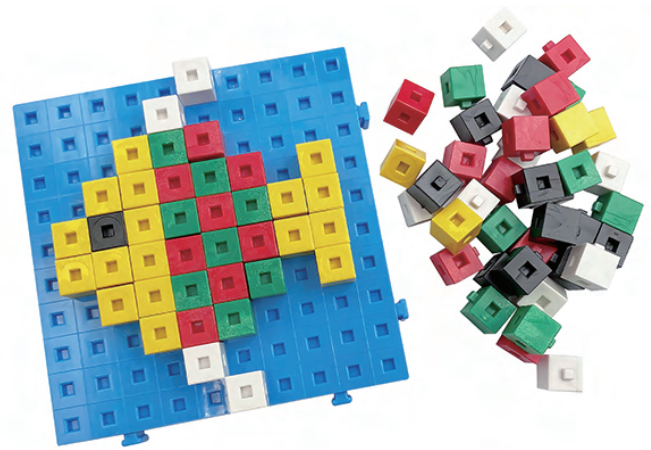

101pcs 1cm Linking Cube & Baseboard Set

AB324
1pc base board: 10 x 10 x 1T cm
100pcs 1cm/1g linking cube (mix 5 color)
1 set / color box, 120 set / 4.7'

Math block

2cm Linking Cube Set

U209
100pcs a set
1 set (mix 10 colors)/ zip bag, 40 set/ 1.5'

AB273
500pcs a set
1 set (mix 10 colors)/ zip bag, 8 set/ 1.5'

AB274
1000pcs a set
1 set (mix 10 colors)/ zip bag, 4 set/ 1.5'