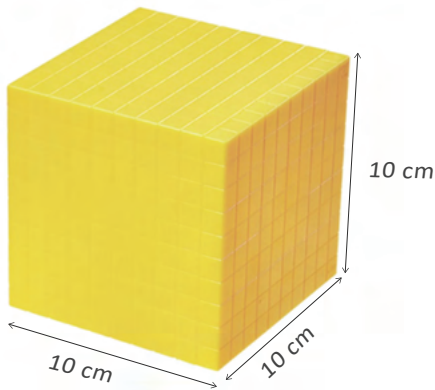

Plastic Hollow Thousand Cube

E3

Size: 10 x 10 x 10H cm
Bulk , 60 PCS / 3.2'