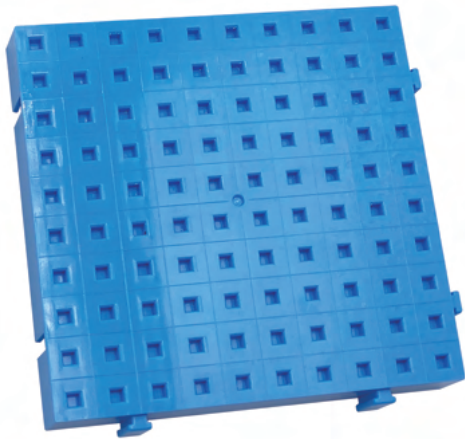

1000pcs 1cm/1g Linking Cube Set

Size: 1cm/1g Cube (mix 10 color)

Y164 Storage box -19.5 x 19.5 x 6.5H cm
1 set/ 5 storage box+ color label, 8/16 set/ 1.85'

P340 1 set / zip bag, 12 set / 1'

Each base board can be connected.

4pcs 1cm Linking Cube Baseboard Set

P341
Size: 10 x 10 x 1T cm
1 set / bag, 100 set / 2.9'