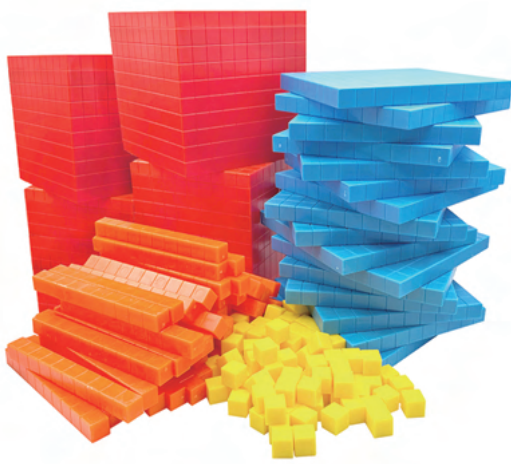

**10pcs Plastic Hundred Flats Set**

**E4**

Size: 10 x 10 x 1H cm  
1 set / bag, 30 set / 1.5'

**10pcs Plastic Rods Set**

**E5**

Size: 10 x 1 x 1H cm  
1 set / bag, 180 set / 1.2'

**100pcs Plastic Units Set**

**E6**

Size: 1 x 1 x 1H cm  
1 set / bag, 120 set / 1'

**Cubic Decimetre box with lid**

**E10**

Size: 10 x 10 x 10H cm  
Bulk , 60 PCS / 2.5'

**52pcs Clear Base Ten Set**

**G962**

2pcs x Flats, 20pcs x rods, 30pcs x units  
Size: 0.2cm Thickness  
1 set / zip bag, 170 set/ 1.2'

**184pcs Plastic Base Ten Blocks Class Set**  
**AB252**

4 x Red thousand cube: 10 x 10 x 10H cm,  
30 x Blue hundred flat: 10 x 10 x 1H cm,  
50 x Orange rods: 10 x 1 x 1H cm,  
100 x Yellow units: 1 x 1 x 1H cm,  
1 set/ corrugated box, 6 sets/ 2.55'