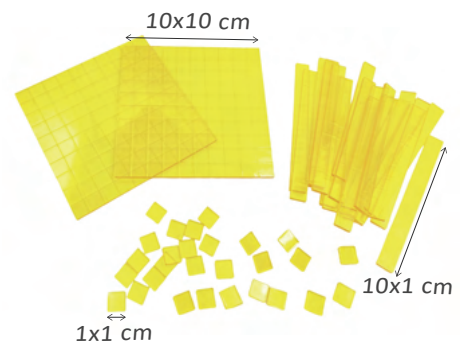

**10pcs Plastic Hundred Flats Set**

**E4**

Size: 10 x 10 x 1H cm  
1 set / bag, 30 set / 1.5'

**10pcs Plastic Rods Set**

**E5**

Size: 10 x 1 x 1H cm  
1 set / bag, 180 set / 1.2'

**100pcs Plastic Units Set**

**E6**

Size: 1 x 1 x 1H cm  
1 set / bag, 120 set / 1'

**Cubic Decimetre box with lid**

**E10**

Size: 10 x 10 x 10H cm  
Bulk , 60 PCS / 2.5'

**52pcs Clear Base Ten Set**

**G962**

2pcs x Flats, 20pcs x rods, 30pcs x units  
Size: 0.2cm Thickness  
1 set / zip bag, 170 set/ 1.2'