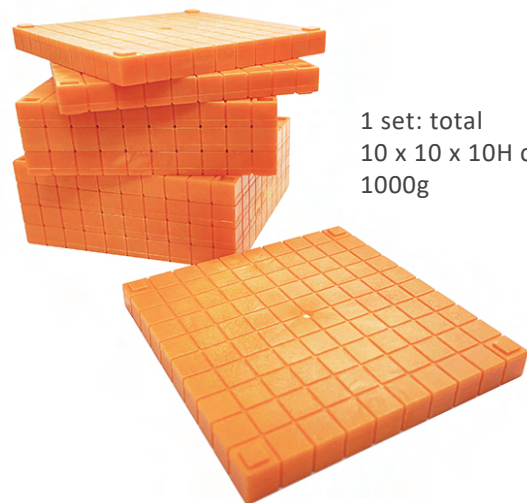

**29pcs Plastic Interlocking Base Ten Blocks Set**

**AA94**

1 x Blue hundred flat(Printed 1-100): 10 x 10 x 1H cm,  
 8 x Green rods: 10 x 1 x 1H cm,  
 20 x Yellow cubes: 1 x 1 x 1H cm,  
 1 set/ Stackable Storage Box, 60 sets/ 1.5'

**121pcs Plastic Interlocking Base Ten Blocks Set**

**AB263**

1 x Red thousand cube: 10 x 10 x 10H cm,  
 10 x Blue hundred flat: 1 x 10 x 10H cm,  
 10 x Green rods: 1 x 1 x 10H cm,  
 100 x Yellow units: 1 x 1 x 1H cm  
 1 set/ White box, 16 sets/ 2.5'

**121pcs EVA Base Ten Set**

**K68**

100pcs 1 x 1 x 1H cm units, 10pcs 10 x 1 x 1H cm rods  
 10pcs 10 x 10 x 1H cm Flats, 1pc 10 x 10 x 10H cm cube.  
 1 set / white box, 30 set/ 4.08'

1 set: total  
 10 x 10 x 10H cm  
 1000g

**10pcs Stackable Plastic Base Ten Flats Set**

**AB261**

10pcs x 100g Base Ten Flats: 10 x 10 x 1H cm  
 1 set / Shrink, 24set/ 1'

**Interlocking Clear Plastic Base Ten Set**

**P421** -Set of 145PCS

15pcs x Flats: 10 x 10 x 1H cm,  
 30pcs x rods: 10 x 1 x 1H cm,  
 100pcs x units: 1 x 1 x 1H cm,  
 1 set / white box, 16 set / 1.6'