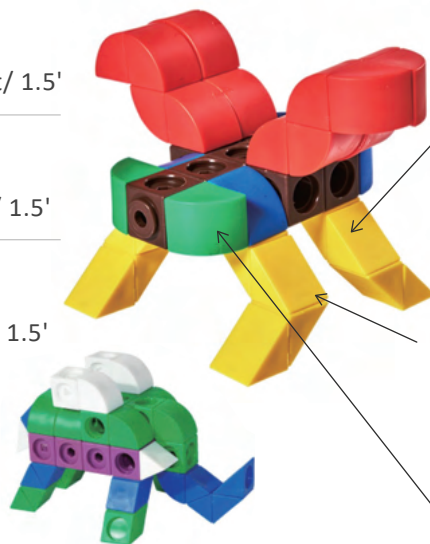

1000pcs 1cm/1g Linking Cube Set

Size: 1cm/1g Cube (mix 10 color)

Y164 Storage box -19.5 x 19.5 x 6.5H cm
1 set/ 5 storage box+ color label, 8/16 set/ 1.85'

P340 1 set / zip bag, 12 set / 1'

Each base board can be connected.

4pcs 1cm Linking Cube Baseboard Set

P341
Size: 10 x 10 x 1T cm
1 set / bag, 100 set / 2.9'

101pcs 1cm Linking Cube & Baseboard Set

AB324
1pc base board: 10 x 10 x 1T cm
100pcs 1cm/1g linking cube (mix 5 color)
1 set / color box, 120 set / 4.7'

Math block

2cm Linking Cube Set

U209
100pcs a set
1 set (mix 10 colors)/ zip bag, 40 set/ 1.5'

AB273
500pcs a set
1 set (mix 10 colors)/ zip bag, 8 set/ 1.5'

AB274
1000pcs a set
1 set (mix 10 colors)/ zip bag, 4 set/ 1.5'

These 4 blocks can be compatible, use as building set.

25pcs 2cm Linking Regular Triangles Set

AC45
1 set (mix 5 colors)/ zip bag, 200 set/ 1.6'

50pcs 2cm Linking Isosceles Triangles Set

AC46
1 set (mix 5 colors)/ zip bag, 80 set/ 1.6'

50pcs 2cm Linking Quadrant Set

AC47
1 set (mix 5 colors)/ zip bag, 60 set/ 1.6'