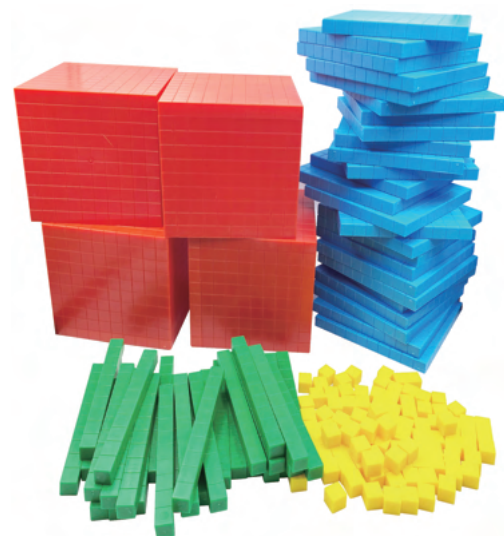

184pcs Plastic Base Ten Blocks Class Set
AC64

4 x Red thousand cube: 10 x 10 x 10H cm,
30 x Blue hundred flatt: 10 x 10 x 1H cm,
50 x green rods: 10 x 1 x 1H cm,
300 x Yellow units: 1 x 1 x 1H cm,
1 set/ Storage box(37 x 22 x 25cmH), 4 sets/ 3.7'